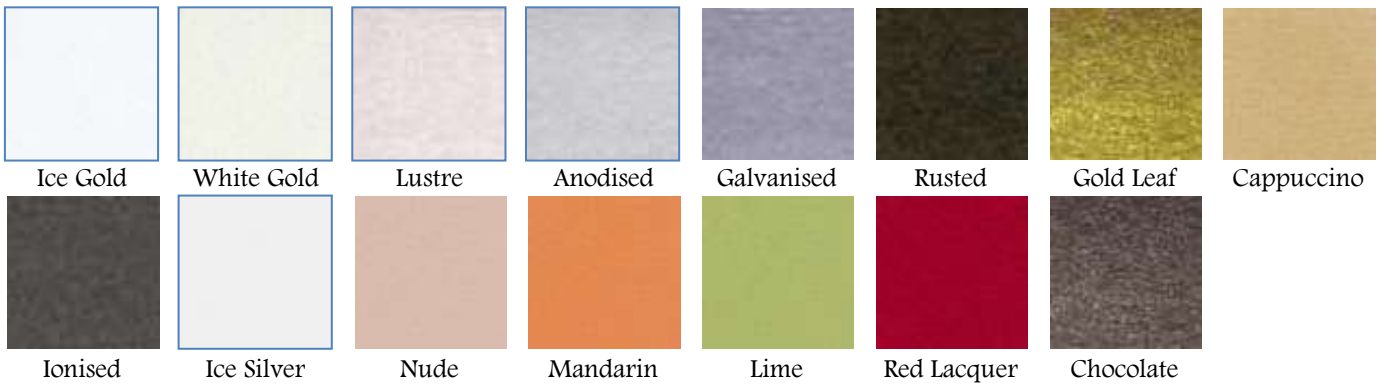

Stardream Card

This is a beautiful pearl effect card, with the colour on both sides.

Metals Card

Ice Gold is very white and White Gold is creamy white, both with a gold iridescence. Ice Silver is very white with a silver iridescence.

Majestic Card

A mixture of metallic and pearlescent colours

Majestic Chameleon Cards

The swatches attempt to show the colour shift in different light.

Amazing colour shifting cards:
 Purple Shift - purple to plum to brown.
 Copper Shift - copper to burgundy.
 Red Shift - pink red to orange red.
 Blue Shift - blue to mauve to emerald.
 Green Shift - green bronze to gold bronze to red bronze

Centura Card

A pearl finish card available in a wide selection of colours. All the sheets are coloured on one side and white on the other

Hi-5 Card

Morphing Mauve and Virtual Pearl change colour when viewed from different angles. Pearl colour is on both sides - 240gsm.

Colorplan Card

This top-of-the-range double sided coloured card is available in 50 wonderful colours

Creative Hammer Card

A nice card with a hammered texture on one side

Creative Cover

Deep coloured card

Tapestry