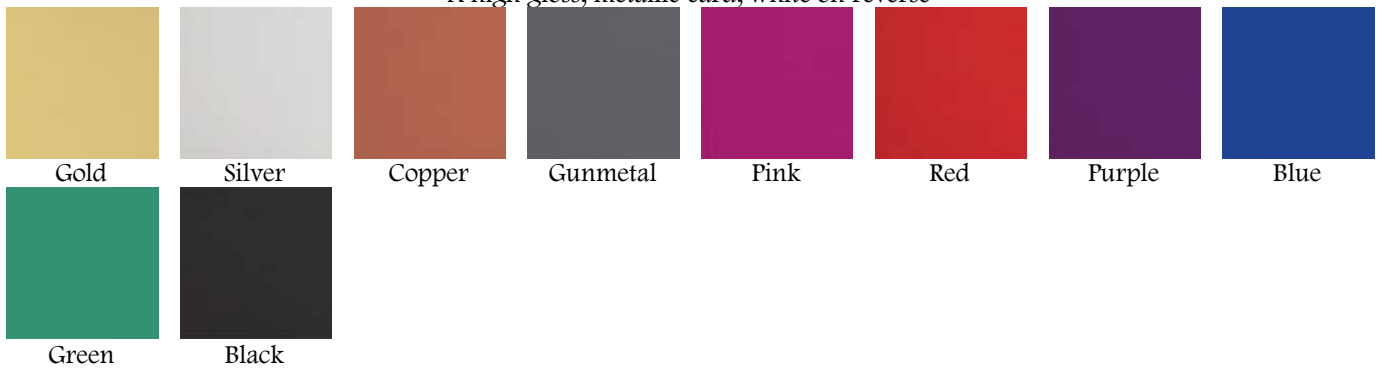

Stardream Card

This is a beautiful pearl effect card, with the colour on both sides.

Metals Card

Ice Gold is very white and White Gold is creamy white, both with a gold iridescence. Ice Silver is very white with a silver iridescence.

Majestic Card

A mixture of metallic and pearlescent colours

Majestic Chameleon Cards

The swatches attempt to show the colour shift in different light.

Amazing colour shifting cards:
 Purple Shift - purple to plum to brown.
 Copper Shift - copper to burgundy.
 Red Shift - pink red to orange red.
 Blue Shift - blue to mauve to emerald.
 Green Shift - green bronze to gold bronze to red bronze

Centura Card

A pearl finish card available in a wide selection of colours. All the sheets are coloured on one side and white on the other

Hi-5 Card

Morphing Mauve and Virtual Pearl change colour when viewed from different angles. Pearl colour is on both sides - 240gsm.

Stardust Glitter

A pretty card which has a colour printed on one side, embedded with a sprinkling of glitter

Mirri Card

A high gloss, metallic card, white on reverse

Kaskad

Basic coloured card

Creative Hemp