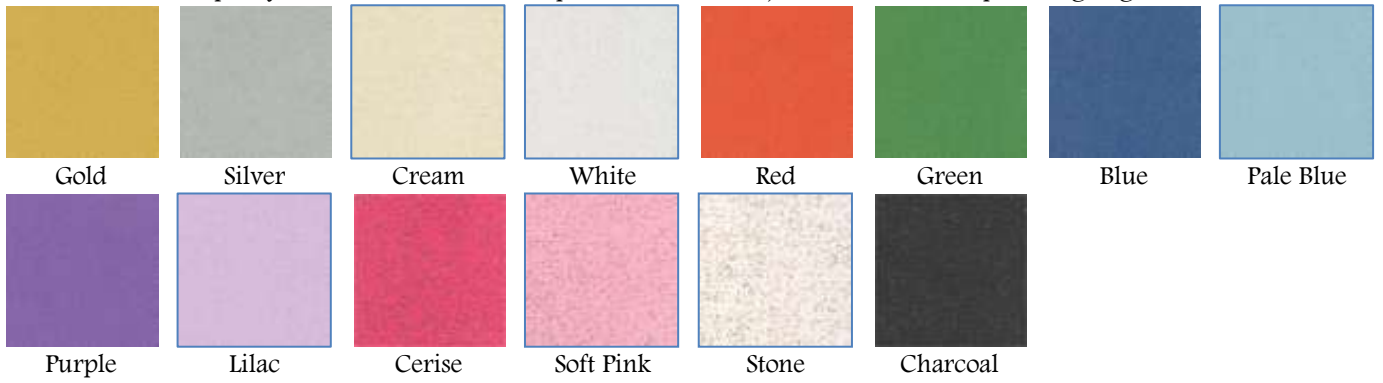

Stardream Card

This is a beautiful pearl effect card, with the colour on both sides.

Metals Card

Ice Gold is very white and White Gold is creamy white, both with a gold iridescence. Ice Silver is very white with a silver iridescence.

Majestic Card

A mixture of metallic and pearlescent colours

Majestic Chameleon Cards

The swatches attempt to show the colour shift in different light.

Amazing colour shifting cards:
 Purple Shift - purple to plum to brown.
 Copper Shift - copper to burgundy.
 Red Shift - pink red to orange red.
 Blue Shift - blue to mauve to emerald.
 Green Shift - green bronze to gold bronze to red bronze

Centura Card

A pearl finish card available in a wide selection of colours. All the sheets are coloured on one side and white on the other

Hi-5 Card

Morphing Mauve and Virtual Pearl change colour when viewed from different angles. Pearl colour is on both sides - 240gsm.

Stardust Glitter

A pretty card which has a colour printed on one side, embedded with a sprinkling of glitter

Mirri Card

A high gloss, metallic card, white on reverse

Kaskad

Basic coloured card

Creative Hemp