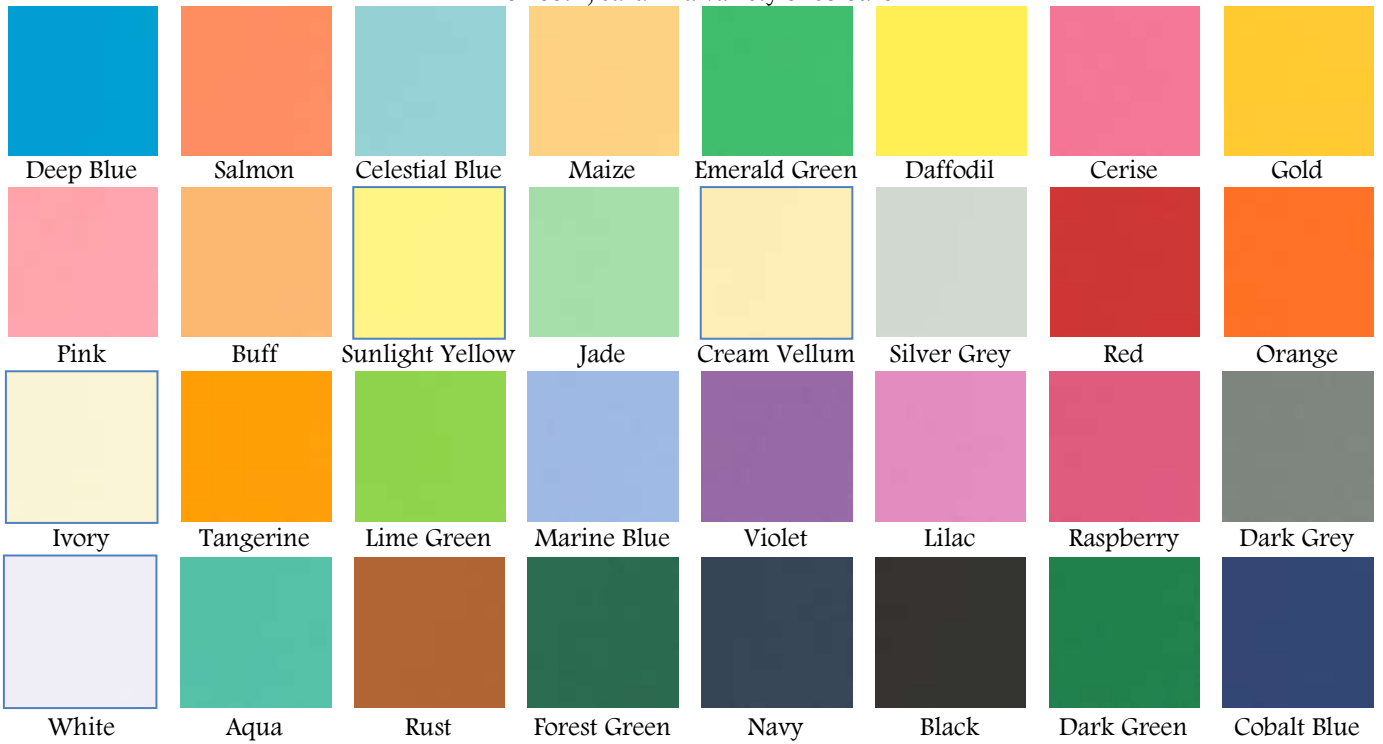

Majestic Card

A mixture of metallic and pearlescent colours

Majestic Chameleon Cards

The swatches attempt to show the colour shift in different light.

Amazing colour shifting cards:
 Purple Shift - purple to plum to brown.
 Copper Shift - copper to burgundy.
 Red Shift - pink red to orange red.
 Blue Shift - blue to mauve to emerald.
 Green Shift - green bronze to gold bronze to red bronze

Centura Card

A pearl finish card available in a wide selection of colours. All the sheets are coloured on one side and white on the other

Hi-5 Card

Morphing Mauve and Virtual Pearl change colour when viewed from different angles. Pearl colour is on both sides - 240gsm.

Stardust Glitter

A pretty card which has a colour printed on one side, embedded with a sprinkling of glitter

Mirri Card

A high gloss, metallic card, white on reverse

Kaskad

Basic coloured card

Creative Hemp

A good quality card which is embossed with a hemp texture

Vanguard Card

A smooth, card in a variety of colours

Colorplan Linen Card

Double sided linen embossed card

Strathmore Grandee Card

Strathmore Grandee has an authentic felt surface