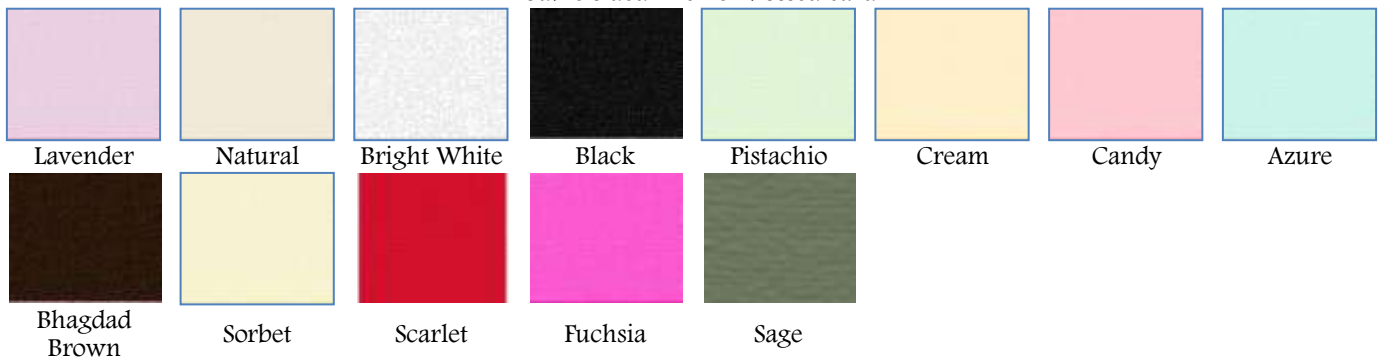

Centura Card

A pearl finish card available in a wide selection of colours. All the sheets are coloured on one side and white on the other

Hi-5 Card

Morphing Mauve and Virtual Pearl change colour when viewed from different angles. Pearl colour is on both sides - 240gsm.

Stardust Glitter

A pretty card which has a colour printed on one side, embedded with a sprinkling of glitter

Mirri Card

A high gloss, metallic card, white on reverse

Kaskad

Basic coloured card

Creative Hemp

A good quality card which is embossed with a hemp texture

Vanguard Card

A smooth, card in a variety of colours

Colorplan Linen Card

Double sided linen embossed card

Strathmore Grandee Card

Strathmore Grandee has an authentic felt surface

Colorplan Card

This top-of-the-range double sided coloured card is available in 50 wonderful colours

Creative Hammer Card

A nice card with a hammered texture on one side

Creative Cover

Deep coloured card

Tapestry