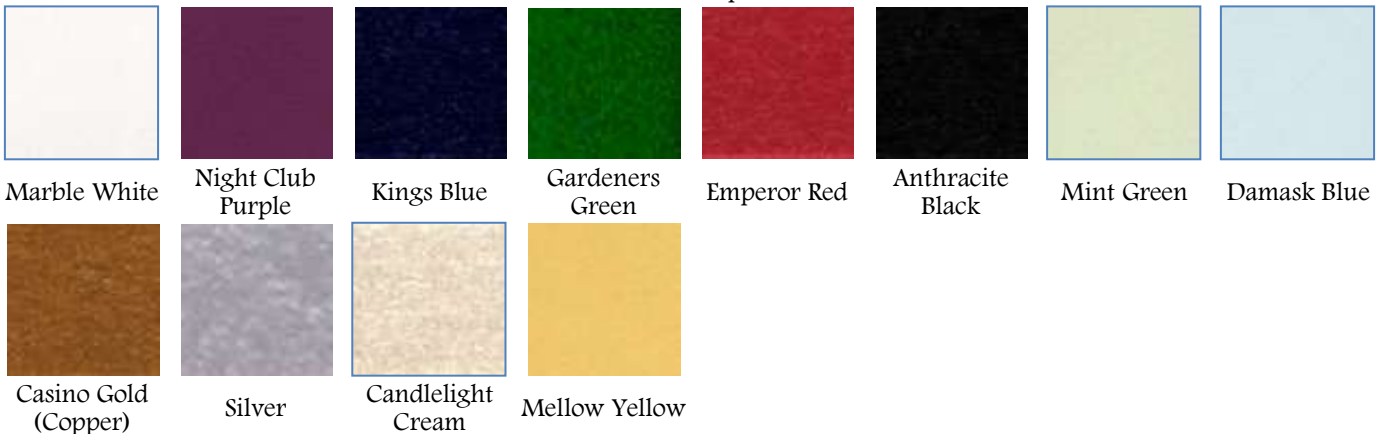

Stardream Card

This is a beautiful pearl effect card, with the colour on both sides.

Metals Card

Ice Gold is very white and White Gold is creamy white, both with a gold iridescence. Ice Silver is very white with a silver iridescence.

Majestic Card

A mixture of metallic and pearlescent colours

Majestic Chameleon Cards

The swatches attempt to show the colour shift in different light.

Amazing colour shifting cards:
 Purple Shift - purple to plum to brown.
 Copper Shift - copper to burgundy.
 Red Shift - pink red to orange red.
 Blue Shift - blue to mauve to emerald.
 Green Shift - green bronze to gold bronze to red bronze

Centura Card

A pearl finish card available in a wide selection of colours. All the sheets are coloured on one side and white on the other

Hi-5 Card

Morphing Mauve and Virtual Pearl change colour when viewed from different angles. Pearl colour is on both sides - 240gsm.

Colorplan Card

This top-of-the-range double sided coloured card is available in 50 wonderful colours

Creative Hammer Card

A nice card with a hammered texture on one side

Creative Cover

Deep coloured card

Tapestry