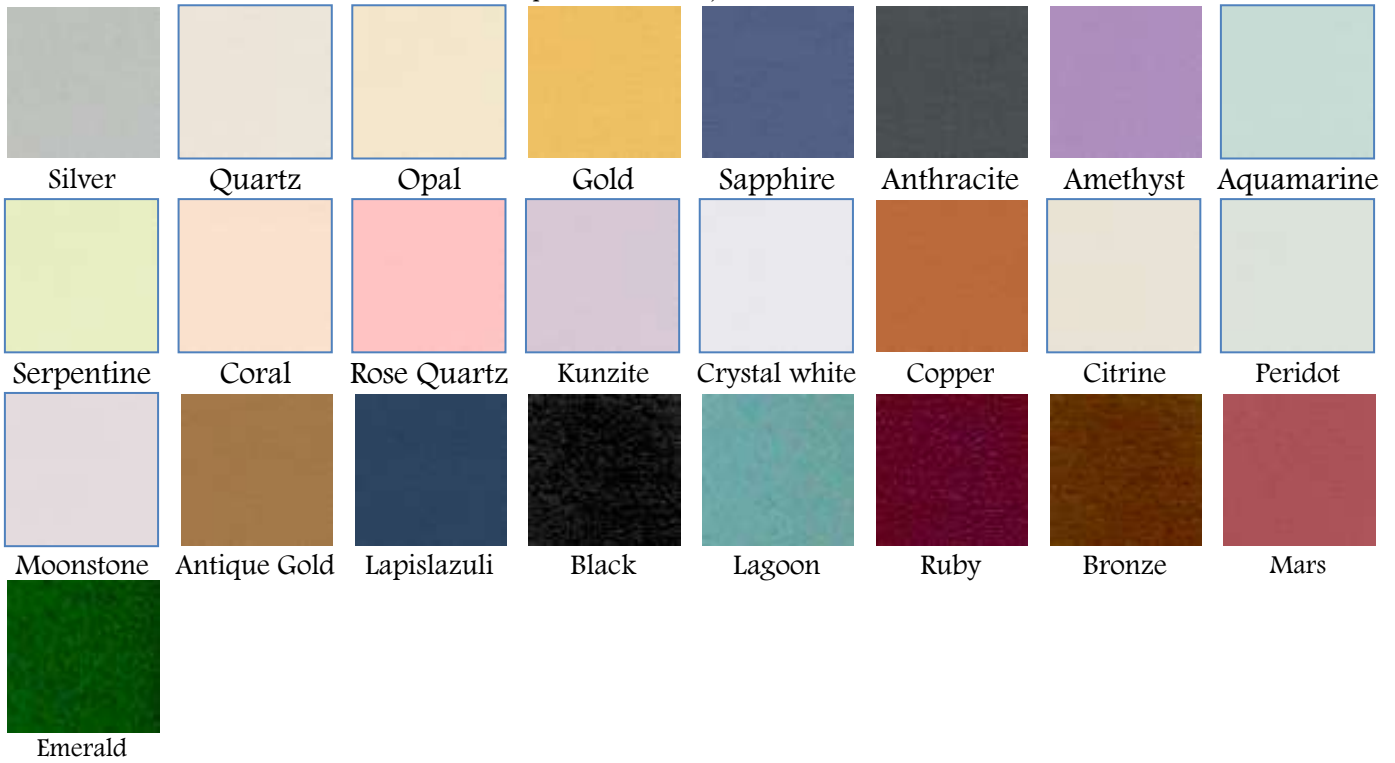

Stardream Card

This is a beautiful pearl effect card, with the colour on both sides.

Metals Card

Ice Gold is very white and White Gold is creamy white, both with a gold iridescence. Ice Silver is very white with a silver iridescence.

Majestic Card

A mixture of metallic and pearlescent colours

Majestic Chameleon Cards

The swatches attempt to show the colour shift in different light.

Amazing colour shifting cards:
 Purple Shift - purple to plum to brown.
 Copper Shift - copper to burgundy.
 Red Shift - pink red to orange red.
 Blue Shift - blue to mauve to emerald.
 Green Shift - green bronze to gold bronze to red bronze

Centura Card

A pearl finish card available in a wide selection of colours. All the sheets are coloured on one side and white on the other

Hi-5 Card

Morphing Mauve and Virtual Pearl change colour when viewed from different angles. Pearl colour is on both sides - 240gsm.

Colorplan Card

This top-of-the-range double sided coloured card is available in 50 wonderful colours

Creative Hammer Card

A nice card with a hammered texture on one side

Creative Cover

Deep coloured card

Tapestry